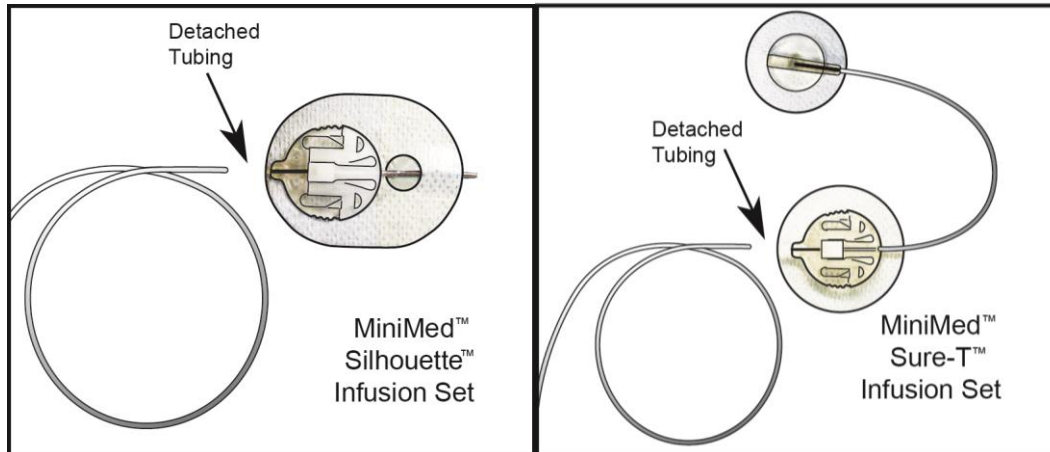

Example of Tubing Detachment

What action do I need to take if I experience a detached tubing?

You can continue to use your infusion sets by following the advice below.

1. When changing your infusion set, closely follow the instructions for use included in the product box. Check the tubing at the connect/disconnect location identified in the drawings above to make sure it is not loose.
2. As always, it is essential to monitor your blood sugar levels frequently using your blood glucose meter. Proactively check your tubing connections occasionally throughout the day to ensure tubing is secure. It is especially important to check your blood sugar and tubing connections at bedtime to confirm insulin delivery is occurring.
3. If you experience a high blood sugar, check your tubing connections and infusion site closely to ensure your tubing is secure.

If you discover the tubing is detached:

1. Do not attempt to reattach the tubing. Replace the infusion set immediately.
2. Treat any high blood sugar based on guidelines provided by your healthcare professional.
3. Call your distributor's Helpline to report the issue. They will give you instructions on how to return the affected infusion set.

We are working to resolve this issue and plan to incorporate improvements into the manufacturing process in the coming months. In the list below, you will find information on affected lot numbers already in your possession. We will send you a final notification once we have implemented the improvements. This update will confirm that we no longer ship you devices affected by this Field Safety Notice as well as a list of lot numbers shipped to you between this letter and the final notification.