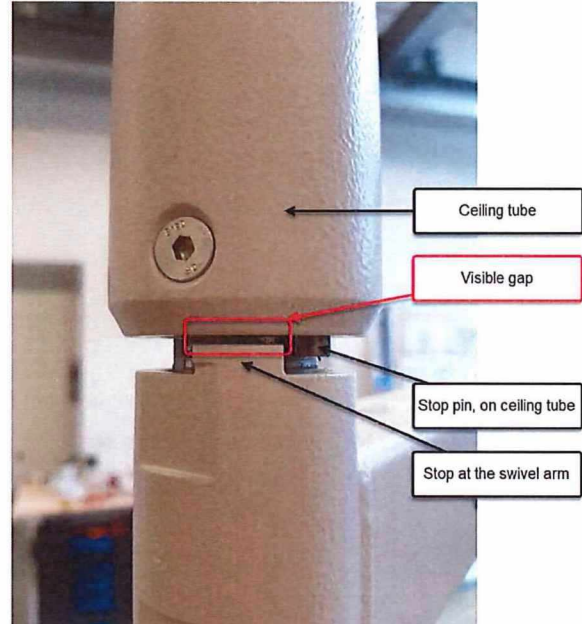

The investigation showed that one of three elements which ensure reliable fixation over time between the ceiling tube and the swivel arm, was missing. A missing element leads to mechanical clearance in the solution. If the display mount is moved frequently and with force against the stop, the system may deteriorate internally. The remaining elements may lose their function leading to a disengagement of the swivel arm from the ceiling tube. This may lead to the swivel arm display mount falling which could result in injury.

Seite 2 / 16

2. Check whether there is a gap between the ceiling tube and the stop at the swivel arm:

No gap, system is not affected - **OK**

Visible gap, system is affected - **NOT OK**

3. Please contact Draeger by using the attached Reply and Order Card. If your system is affected, we will contact you and ensure the system is repaired free of charge. Depending on the condition of the stops, it may be necessary to replace parts of the installation. Therefore, we ask you to inform us within the Reply and Order Card if there is already mechanical wear in the area of the stop pin or stop of the swivel arm.